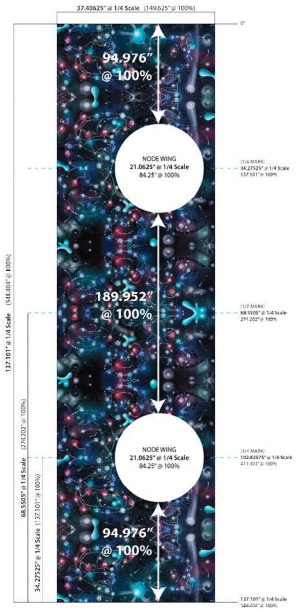

NASA NODE AND TOWERS DESIGN