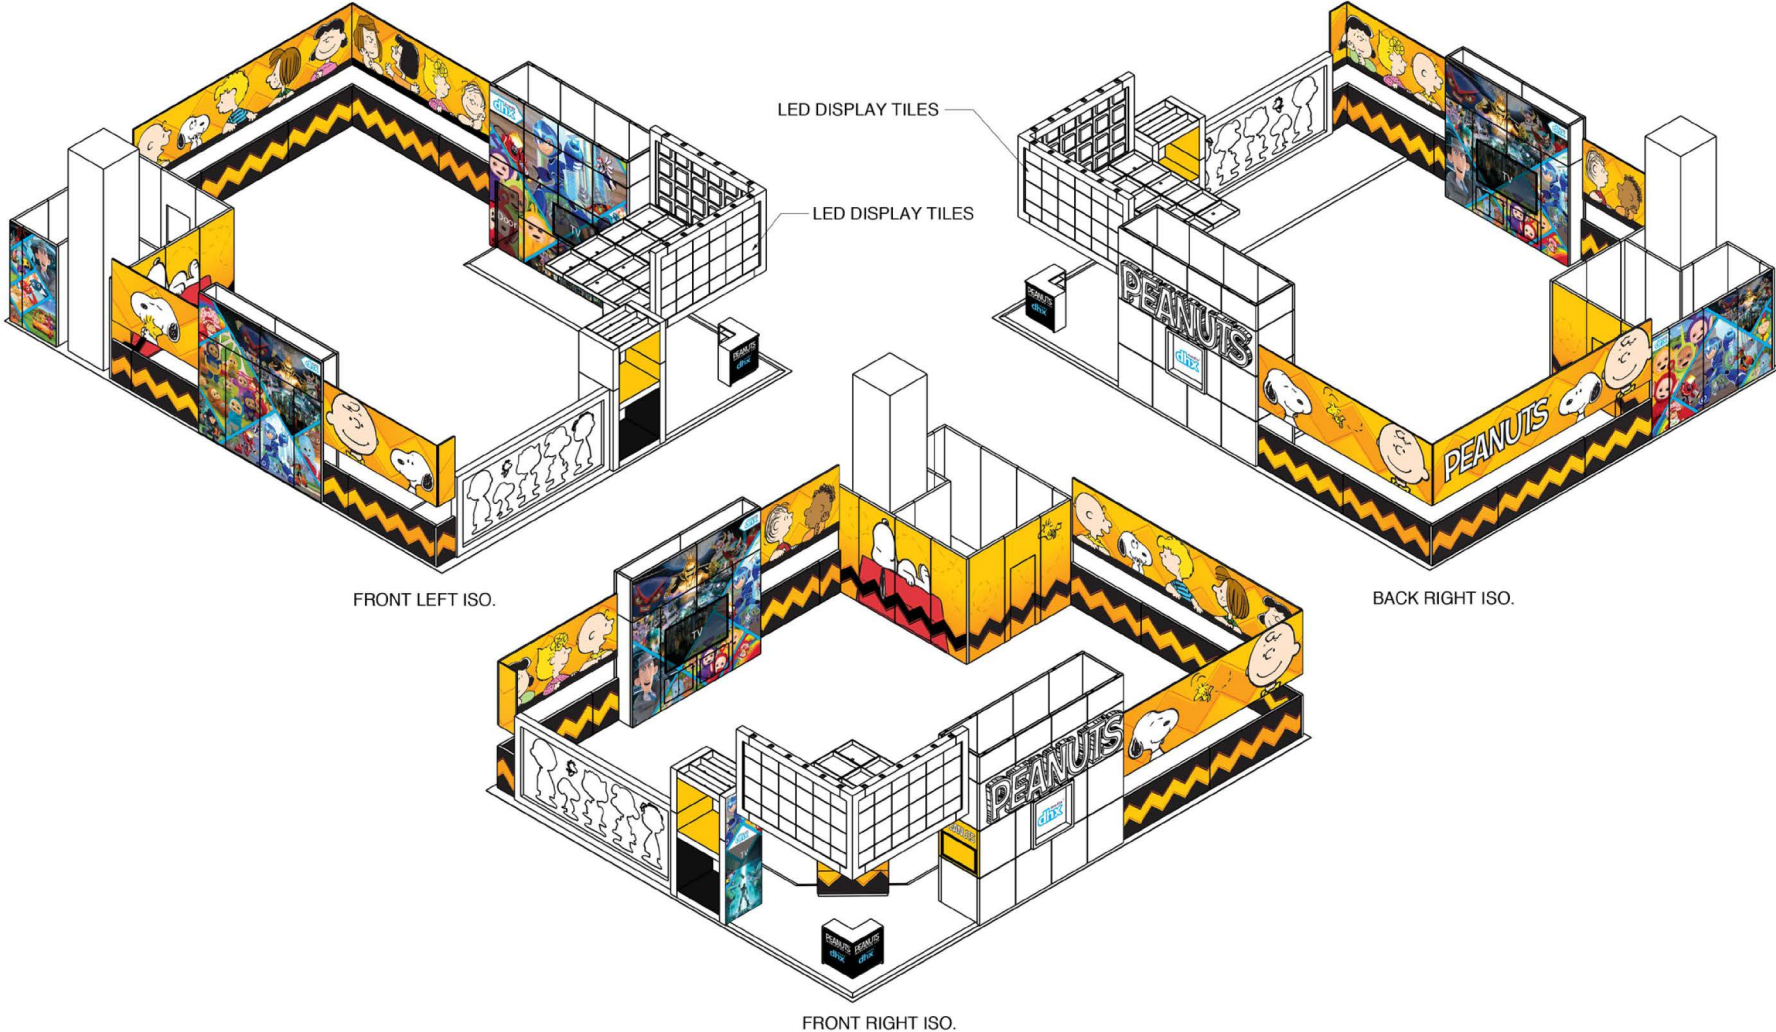

LICENSING EXPO 2018 BOOTH

Design and production of graphic skins to cover an existing booth structure. Collaboration with Studio Concepts for Las Vegas Licensing Expo 2018, Las Vegas, NV.