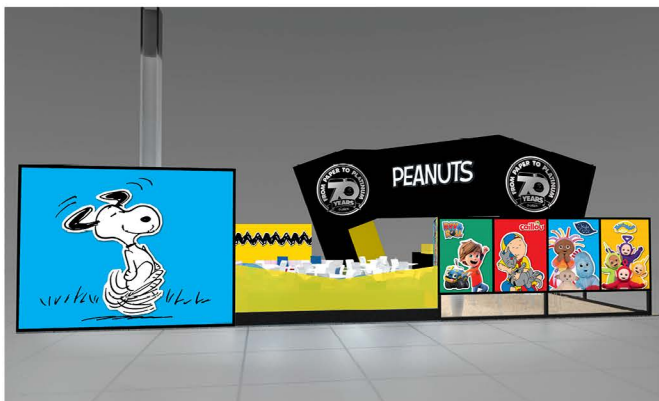

# LICENSING EXPO 2019 BOOTH

Collaborated with Exhibit Tree on a new booth build to accommodate Peanuts Worldwide and WildBrain (Formerly DHX Media) teams. Design and production of graphic skins showcasing key brands. Las Vegas Licensing Expo 2019, Las Vegas, NV.