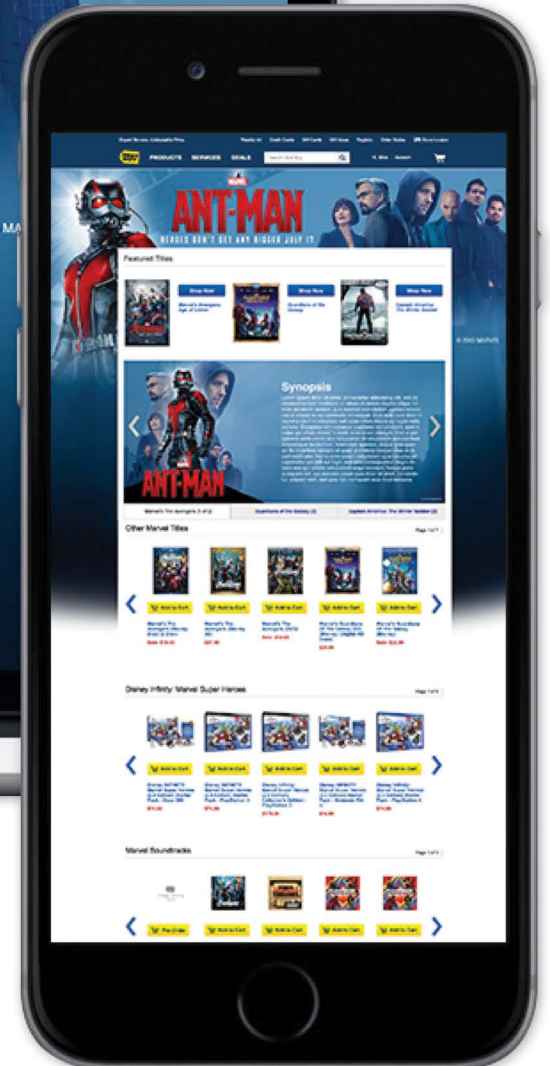

# STYLE GUIDE

Wall Backdrop  
Walmart

Email Blast - Amazon

Static Banner and Gutters  
Toys "R" Us

Left Gutter

Right Gutter

Ant-Man Digital Takeover

600x300