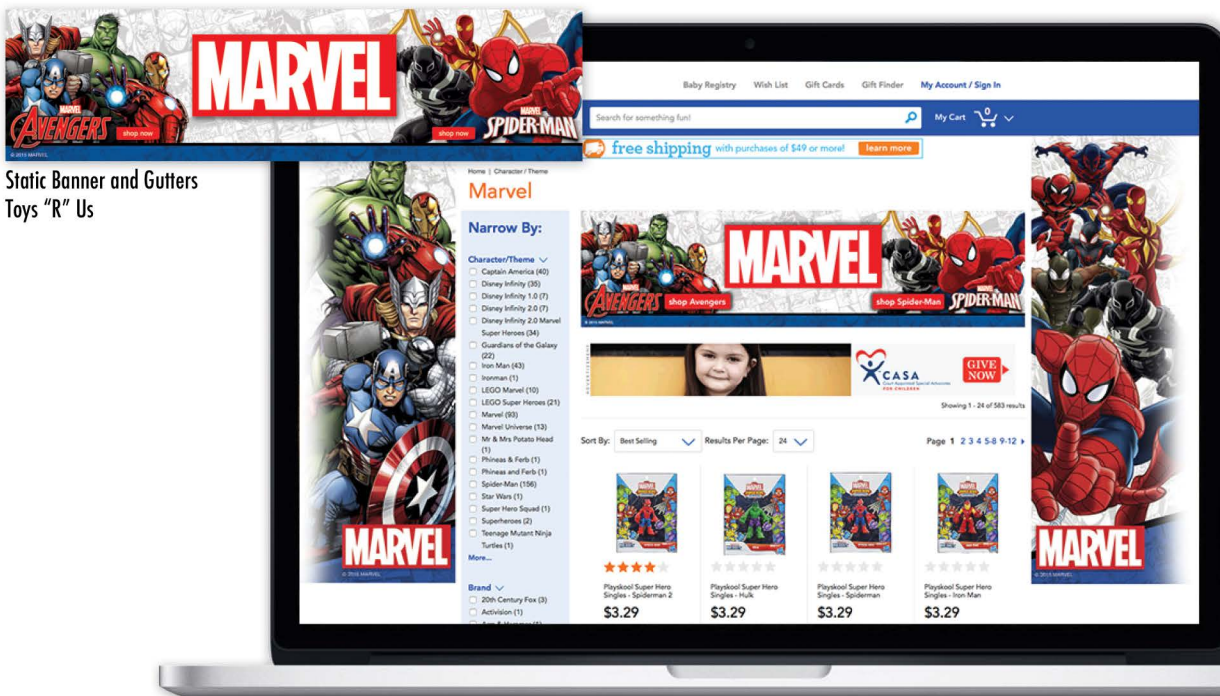

# STYLE GUIDE

Wall Backdrop  
Walmart

Email Blast - Amazon

Static Banner and Gutters  
Toys "R" Us

Left Gutter

Right Gutter

Ant-Man Digital Takeover

600x300