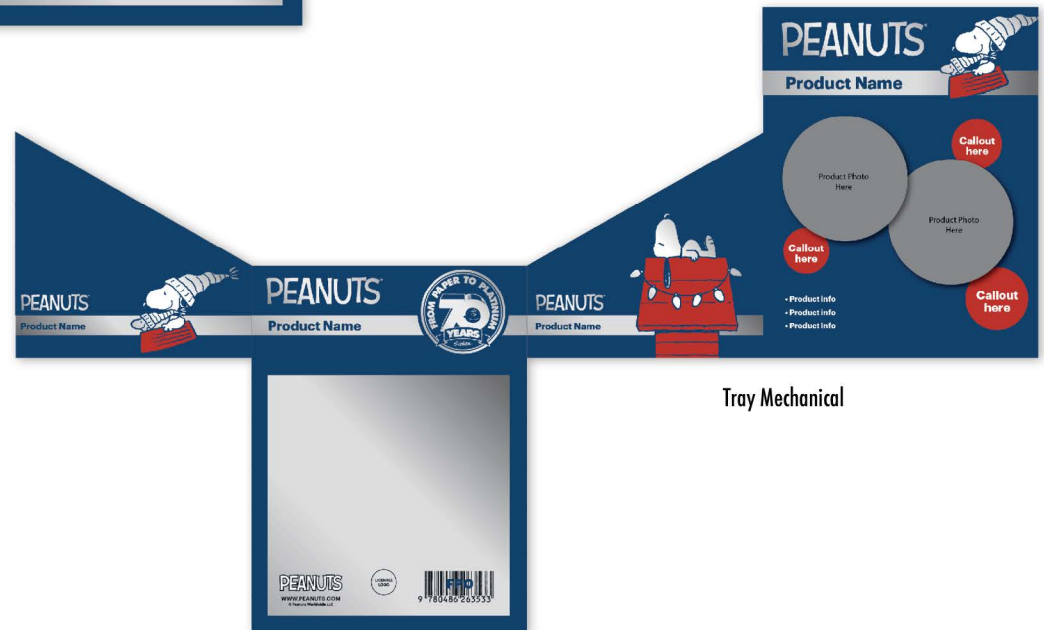

# RETAIL SIGNAGE

In-Store displays created using Adobe Photoshop for Best Buy (DVD display), and Walmart (Pallet)

# PACKAGE DESIGN

Window Box Mechanical

Tray Mechanical

Window Box Mechanical

Header Card

Window Box

The style guide is presented in three stacked panels. The top panel features the word "Rock" in a stylized, jagged font with lightning bolts on either side, and "TEES" in a smaller font below it. The middle panel is titled "COLOR PALETTE" and shows a lightning bolt graphic with the text "PMS BLACK 6" and "WHITE" next to it. The bottom panel is titled "SPOT GRAPHIC" and features the word "WOOF" in a bold, blocky font with a small dog illustration integrated into the letter "O".