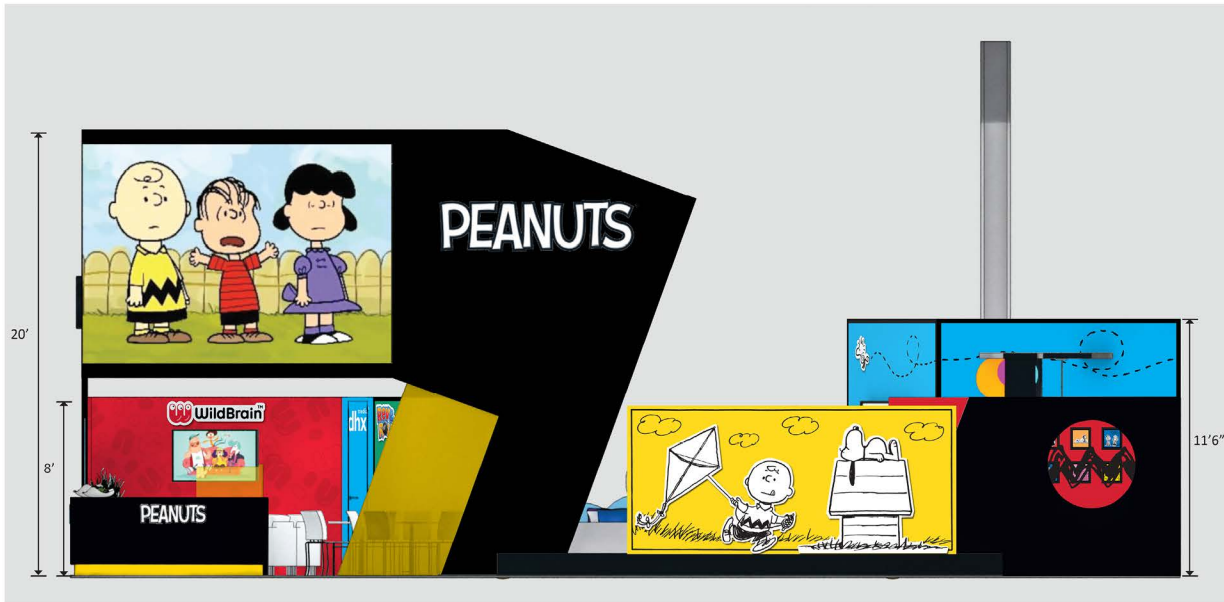

DESIGN

PORTFOLIO COLLECTION // // // // // MAYELA GUTIERREZ

# LICENSING EXPO 2019 BOOTH

Collaborated with Exhibit Tree on a new booth build to accommodate Peanuts Worldwide and WildBrain (Formerly DHX Media) teams. Design and production of graphic skins showcasing key brands. Las Vegas Licensing Expo 2019, Las Vegas, NV.