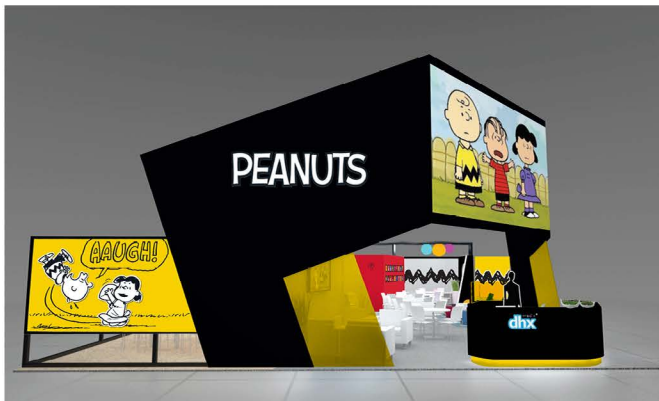

DESIGN

PORTFOLIO COLLECTION // // // // // MAYELA GUTIERREZ

# LICENSING EXPO 2019 BOOTH

Collaborated with Exhibit Tree on a new booth build to accommodate Peanuts Worldwide and WildBrain (Formerly DHX Media) teams. Design and production of graphic skins showcasing key brands. Las Vegas Licensing Expo 2019, Las Vegas, NV.