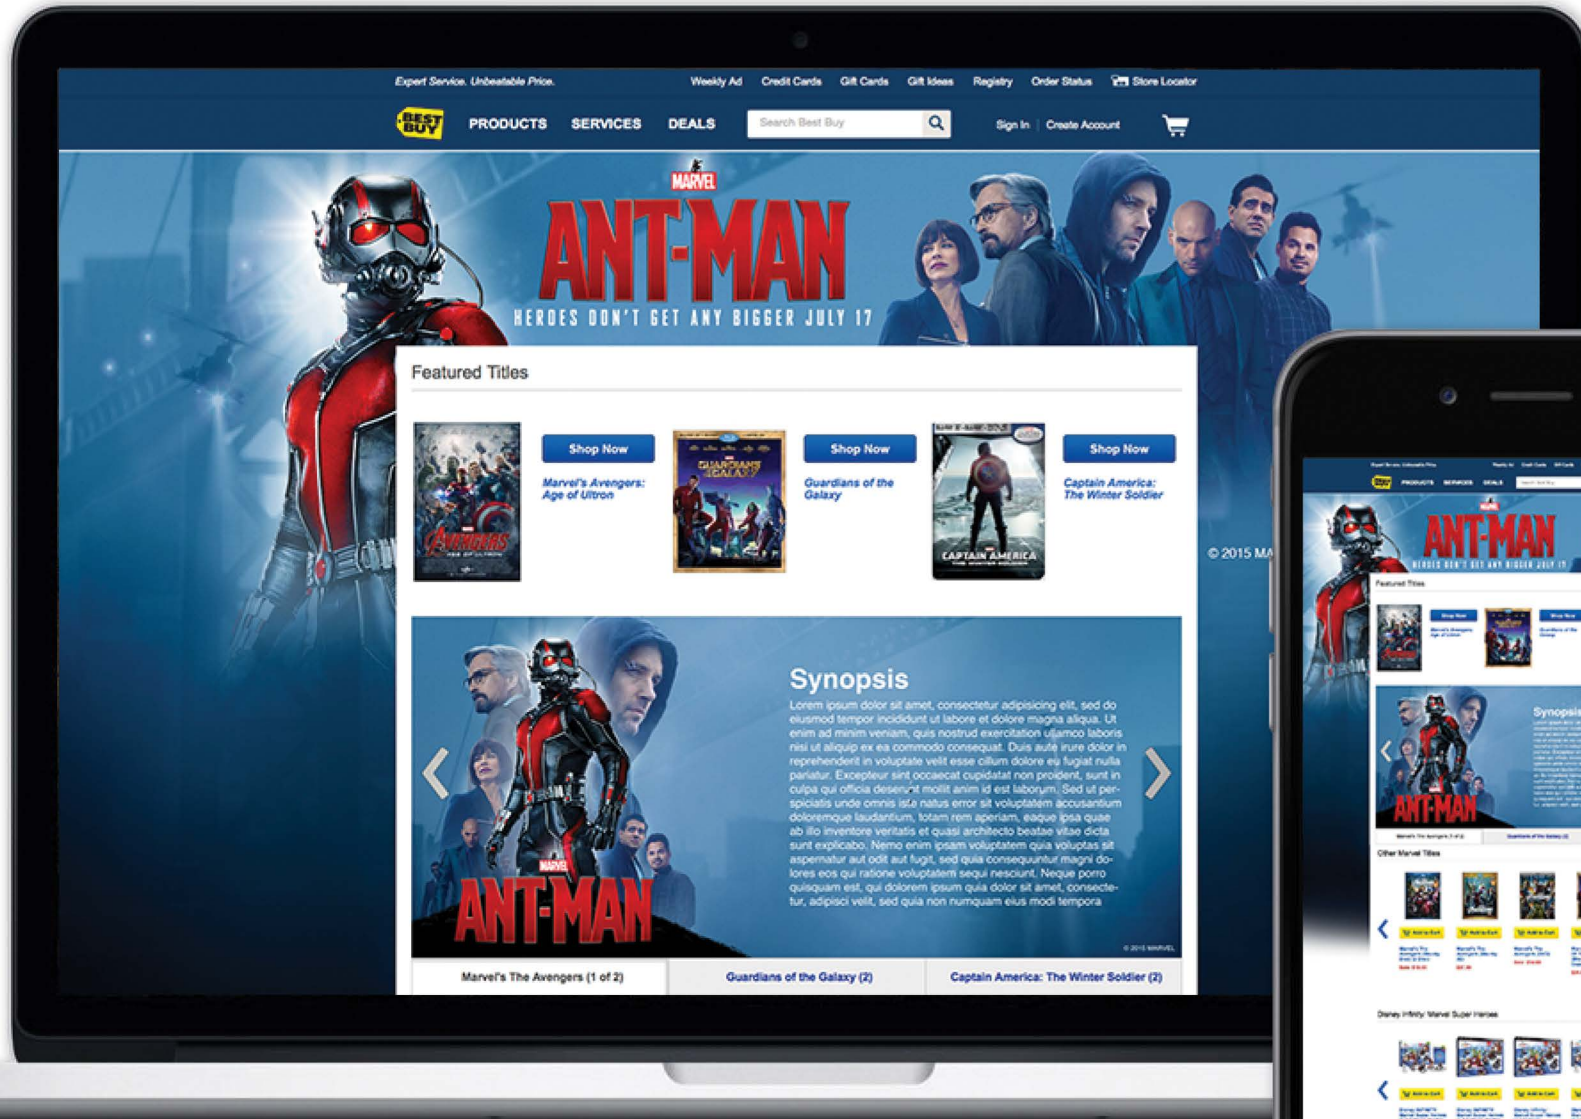

# STYLE GUIDE

Wall Backdrop  
Walmart

Email Blast - Amazon

Static Banner and Gutters  
Toys "R" Us

Left Gutter

Right Gutter

Ant-Man Digital Takeover

600x300

760x200

760x350

760x350

1456x400

1600x410

160x600

Limited edition bandana, pins, and pop sockets designed with Adobe Illustrator. Sold exclusively at San Diego Comic-Con in 2018.