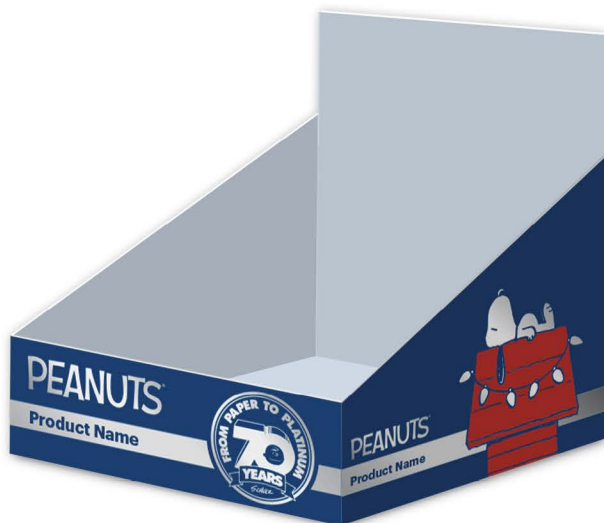

# RETAIL SIGNAGE

In-Store displays created using Adobe Photoshop for Best Buy (DVD display), and Walmart (Pallet)

# PACKAGE DESIGN

Window Box Mechanical

Tray Mechanical

Window Box Mechanical

Header Card

Window Box

The style guide is presented in three stacked panels. The top panel features the word "Rock" in a stylized, jagged font with lightning bolts on either side, and "TEES" in a smaller font below it. The middle panel is titled "COLOR PALETTE" and shows a lightning bolt graphic with the text "PMS BLACK 6" and "WHITE" next to it. The bottom panel is titled "SPOT GRAPHIC" and features the word "WOOF" in a bold, blocky font with a small dog illustration integrated into the letter "O".