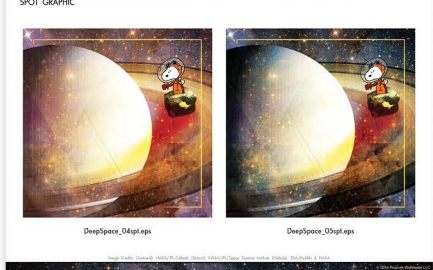

STYLE GUIDE