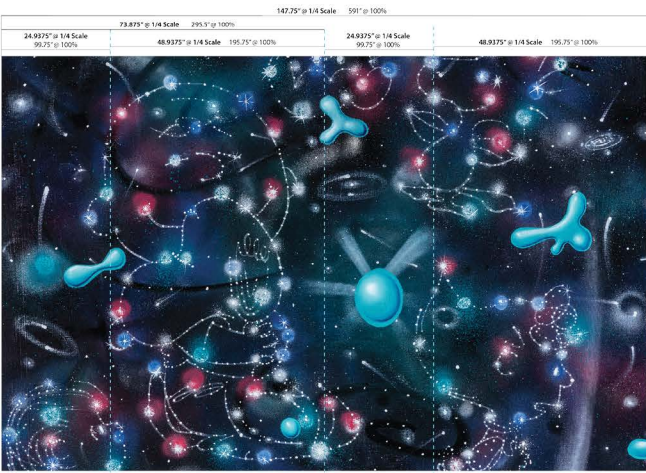

NASA NODE AND TOWERS DESIGN