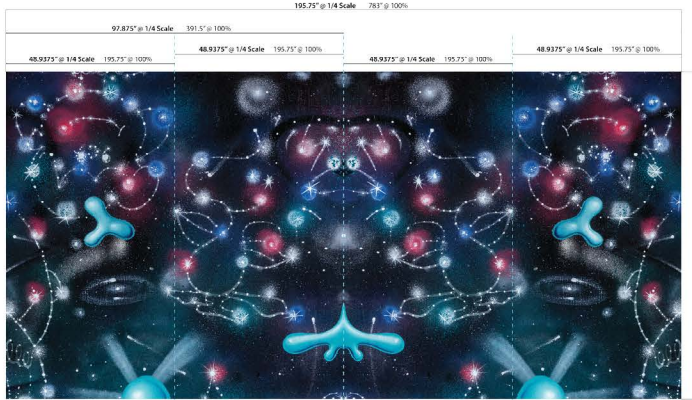

NASA NODE AND TOWERS DESIGN