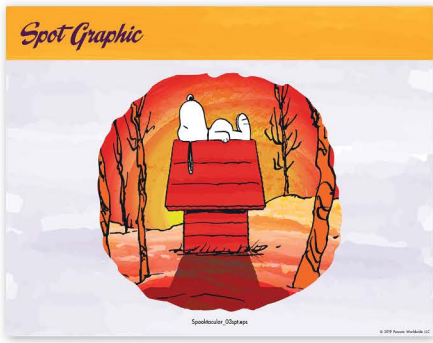

Color Palette

White	PMS 100 C	PMS 1233 C	PMS 155 C	PMS 442 C
PMS 179 C	PMS 143 C	PMS 7537 C	PMS 302 C	PMS 2823 C
PMS 3405 C	PMS 3238 C	PMS 297 C	PMS 3005 C	PMS 256 C
PMS 338 C	PMS 7475 C	PMS 5825 C	PMS 7093 C	PMS Black 6 C

© 2018 Neume Media LLC