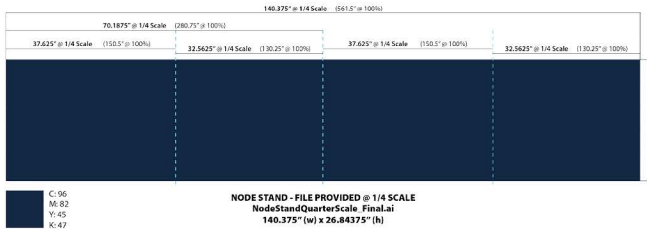

# RETAIL SIGNAGE

24" x 72" Panels